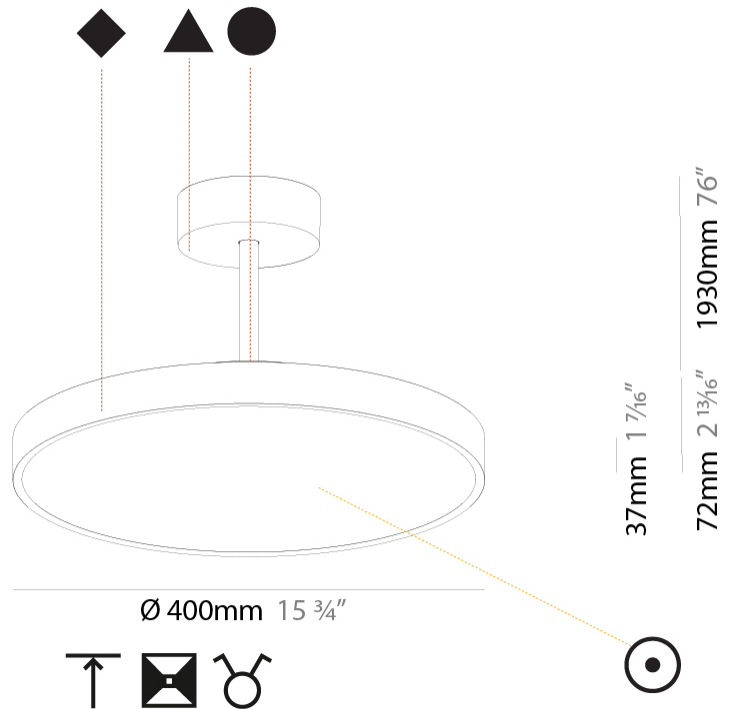

GENERAL

Series: Sign Diva Tube
Subseries: Sign Diva Tube
Brand: Prolicht
Division: Architectural
Mounting Type: Suspension
Mounting Location: Ceiling
Subcategory: Pendant

PHYSICAL

Shape: Round
Diameter (mm): 400
Diameter (in): 15 3/4
Height (mm): 72
Height (in): 2 13/16
Max. Overall Height (mm): 2002
Max. Overall Height (in): 78 13/16
Light Distribution: Direct / Indirect
Weight (kg): 3.314
Weight (lbs): 7.306
Diffuser: PMMA - Opal / Micro-Prism / Sparkling Secret / Vintage Industrial
Fixture Finish: SSR / BKV / CWI / CRY / HAB / UFT / ITA / RUA / FTG / MYG / LOD / PUS / FRO / FUP / KIA / POP / BLS / SPG / MEY / GOH / GUM / CHC / COM / ABZ / JAG / OBR / MOS / ROR
Fixture Material: Extruded Aluminum / Steel

ELECTRICAL

Lamp Type: LED (Zhaga Standard)
Input Wattage (W): 30
Total Output Wattage (W): 27.8
Dimming: Tri-Mode (Non-Dimming and Phase Dimming (120Vac only) and 0-10V Dimming)
Driver Included: Yes
Driver Location: Integrated
Driver Type: Constant Current - Universal
Driver Class: Class 2
Input Voltage (V): 120 - 277
Constant Current (MA): 500 / 350

LED

Color Temperature (°K): 3000 / 3500 / 4000
Max. Delivered Lumen (lm): 3049 / 3019 / 3055 / 3117
Nominal Lumen (lm): 4182 / 4142 / 4189 / 4275
CRI: >90 CRI
Lamp Life (hrs): 50000

OPTICAL

RATINGS AND CERTIFICATIONS

Certified By: Certified for North American Standards
IP rating: IP20