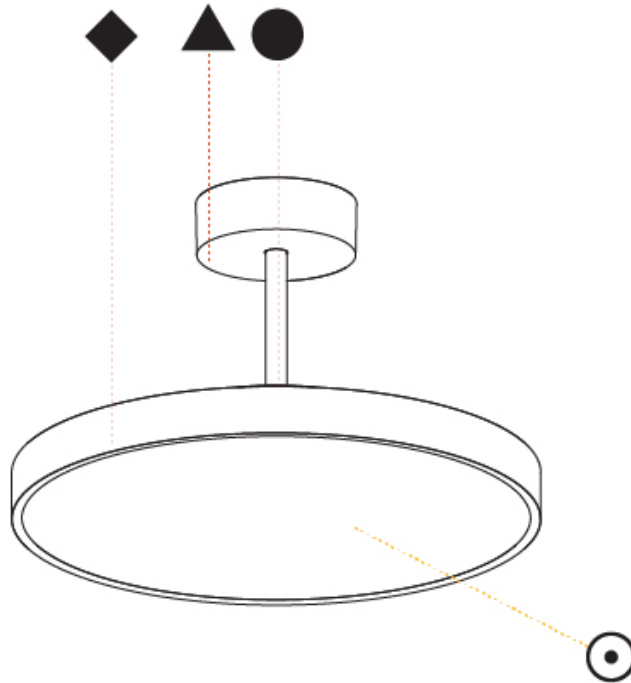

SIGN DIVA TUBE SUSPENSION

A300021-

PROJECT _____

TYPE _____

SPECIFIER _____

QUANTITY _____

DATE _____

A